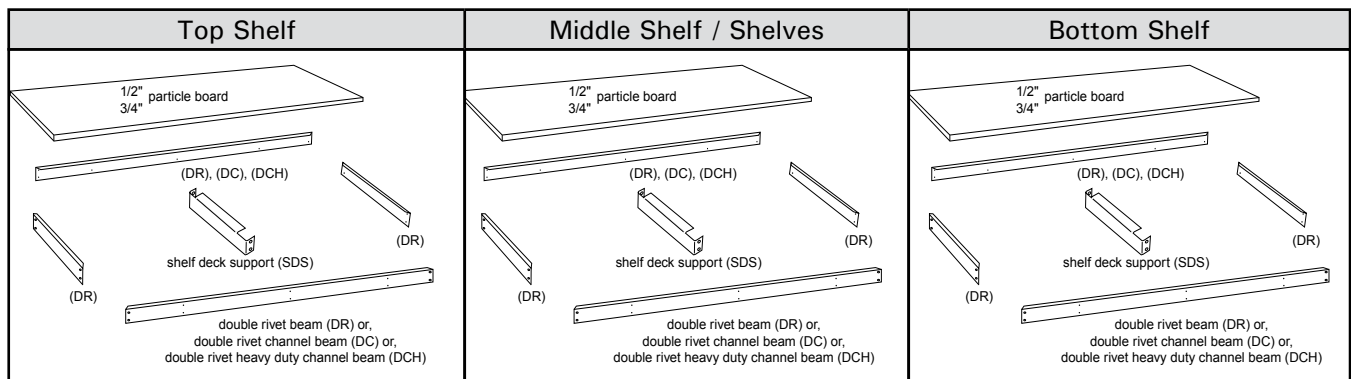

BOLTLESS SHELVING

SERIES 200B BULK STORAGE SHELVING

Additional
Heights
Available!

- No Nuts, Bolts or Shelf Clips
- 14 Gauge Post
- Accessible from all four sides
- Shelves are adjustable every 1 1/2"
- Available with or without Particle Board Decking
- Gray powder coated finish

Model Number Code: **B3-7218-84WHCR**

Series 200B _____
 Number of Shelves _____
 Shelf Width in Inches _____
 Shelf Depth in Inches _____
 Unit Height in Inches _____
 Particle Board Decking Included _____
 Shelf Deck Support Included (1 per Shelf) _____
 Channel Beam _____
 Heavy Duty Channel Beam,
 1 7/8" x 1 7/8" Heavy Duty Post,
 3/4" Particle Board Decking _____

Boltless Shelving

SERIES 200B SHELF ILLUSTRATION

This high capacity shelving utilizes Double Rivet Beams to increase capacities and allow for wide span applications. These units are manufactured from heavy duty steel and feature the Series 200 boltless design which provides for easy installation without nuts, bolts or shelf clips. Shelves are accessible from all four sides and can be adjusted every 1^{1/2}". These units are available with or without particle board decking. Units priced at 7' tall. Other heights available for immediate shipment. Units come standard with 3 adjustable shelves. Extra shelves available separately. Finish: Powder Coated Gray