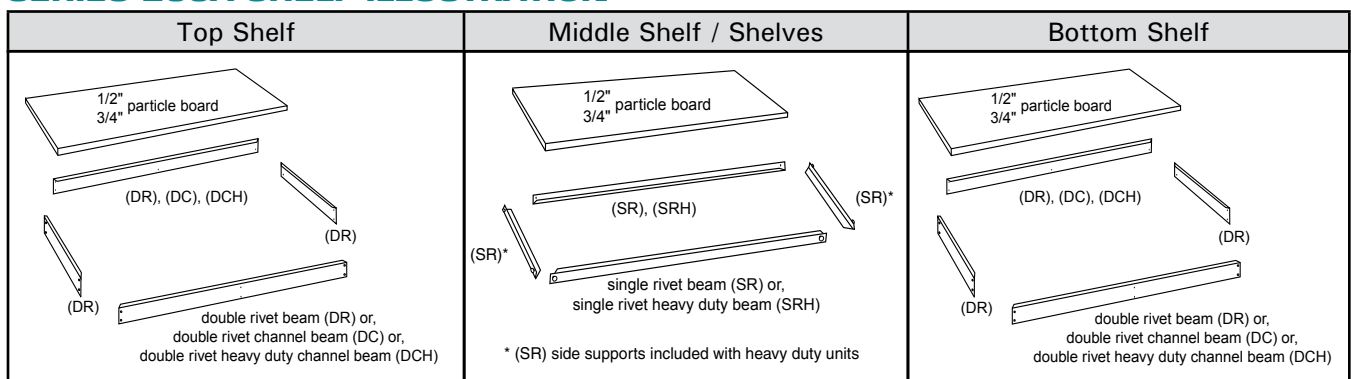

Boltless Shelving

SERIES 200B SHELF ILLUSTRATION

This high capacity shelving utilizes Double Rivet Beams to increase capacities and allow for wide span applications. These units are manufactured from heavy duty steel and feature the Series 200 boltless design which provides for easy installation without nuts, bolts or shelf clips. Shelves are accessible from all four sides and can be adjusted every 1^{1/2}". These units are available with or without particle board decking. Units priced at 7' tall. Other heights available for immediate shipment. Units come standard with 3 adjustable shelves. Extra shelves available separately. Finish: Powder Coated Gray

SERIES 200A LOW PROFILE SHELVING

- No Nuts, Bolts or Shelf Clips
- 14 Gauge Post
- Accessible from all four sides
- Shelves are adjustable every 1 1/2"
- Available with or without Particle Board Decking
- Gray powder coated finish

Model Number Code: **AH7-4824-84W**

Boltless Shelving

SERIES 200A SHELF ILLUSTRATION

This durable shelving utilizes low profile Single Rivet Beams to maximize available storage space. Manufactured from heavy duty steel, these units feature the Series 200 boltless design which provides for easy installation without nuts, bolts or shelf clips. Shelves can be adjusted every 1 1/2" and are all accessible from all four sides. Standard height 7'. Other heights available. Standard duty shelving utilizes 1/2" Industrial Grade particle board decking. Heavy duty shelving utilizes 3/4" particle board decking. Available with or without particle board decking. Finish: Powder Coated Gray.